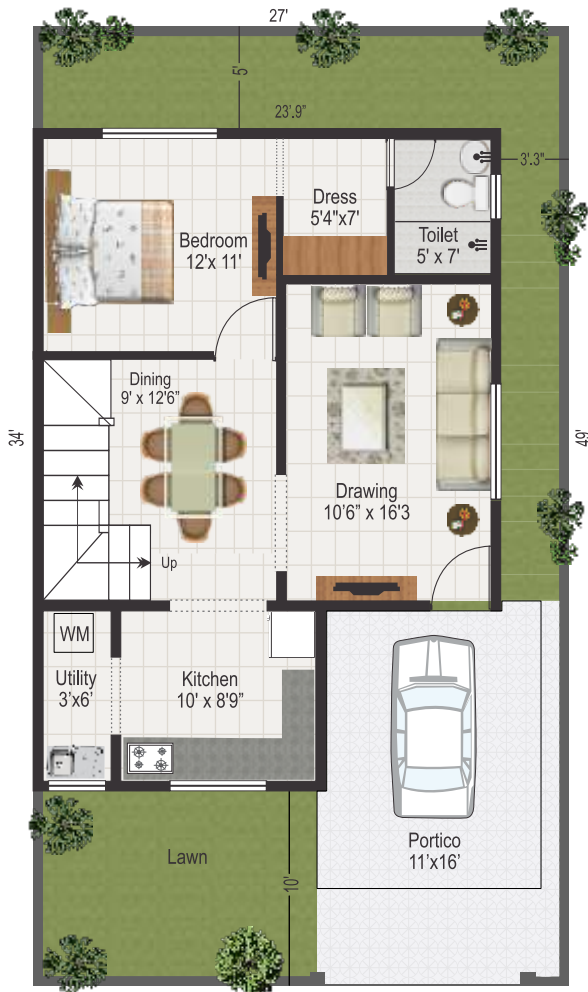

VILLA ORCHIDS

KOWKUR, BOLLARUM
SECUNDERABAD

TYPE - C1

Ground Floor Plan

First Floor Plan

Total Area : 1820 sft.