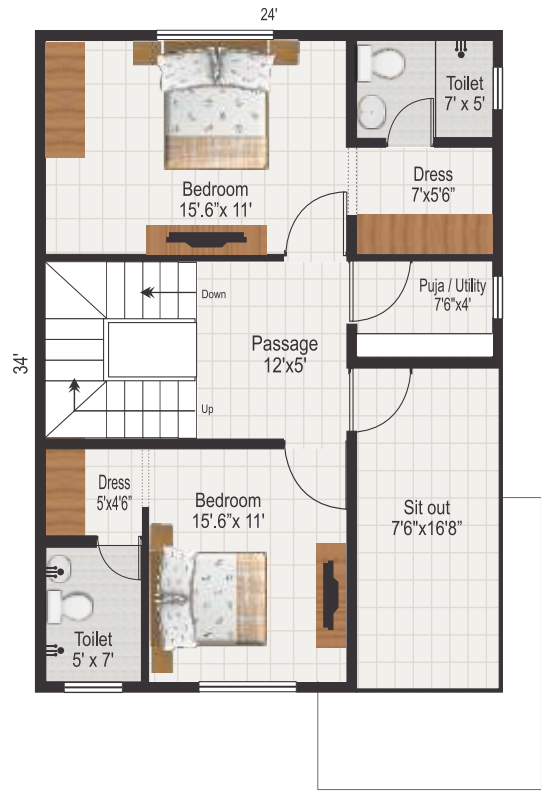

VILLA ORCHIDS

KOWKUR, BOLLARUM
SECUNDERABAD

TYPE - C1

Ground Floor Plan

First Floor Plan

Total Area : 1820 sft.